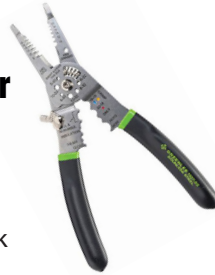

SAVE \$100

\$199⁹⁹ Reg. \$299⁹⁹

855GX Programmable Electric Conduit Bender

12579 (.769370)

- It can bend 3/4" Rigid (in either the 1" Rigid or 1" EMT shoe grooves) and 1" to 2" Rigid, EMT or IMC conduit with just one shoe featuring smart sensors that know exactly what diameter conduit and type you are going to bend and automatically factors spring-back for any angle.

6500' Poly Line

430 (.762516)

- 210 lb line
- tangle-resistant line

\$49⁹⁹ Reg. \$96⁸⁰

17 Pc Journeymans Kit

56350 (.799324)

- Includes: Non-contact voltage detector, cordura caddy bag, torpedo level, 18oz electricians hammer 25' rule, power return, screwdriver, flat-key 1/4 x 4, screwdriver, flat-cabinet 3/16 x 6, screwdriver, phillips #1x3, phillips #2x4, pliers, side cutting 9" with molded grip, pliers, diagonal 8", pliers, long nose 8", pliers, 10", SS wire stripper pro, NM cable ripper, SS stripping/crimping combo tool, cable cutter

OVERSTOCK SPECIAL

Pro Stainless Combination Wire Stripper

1927-SS (.829629)

- Multiple functions include plier nose, strippers, cutter, looping holes, multiple crimpers, bolt re-thread/shears and spring back with low profile lock
- High Grade knives resist chipping and marring
- Looping holes and serrated nose for bending, pulling and shaping wires

\$19⁹⁹ Reg. \$28²⁵

PVC Cutter

08042 (.942591)

- Replaceable blade: Effortlessly replace the blade without tools or loose parts
- Square jaw: Easily squares up all ranges of pipe sizes up to 1-5/8" O.D. to ensure a straight cut
- Blade release lever: Quickly retract blade with push of a lever for a one-handed operation